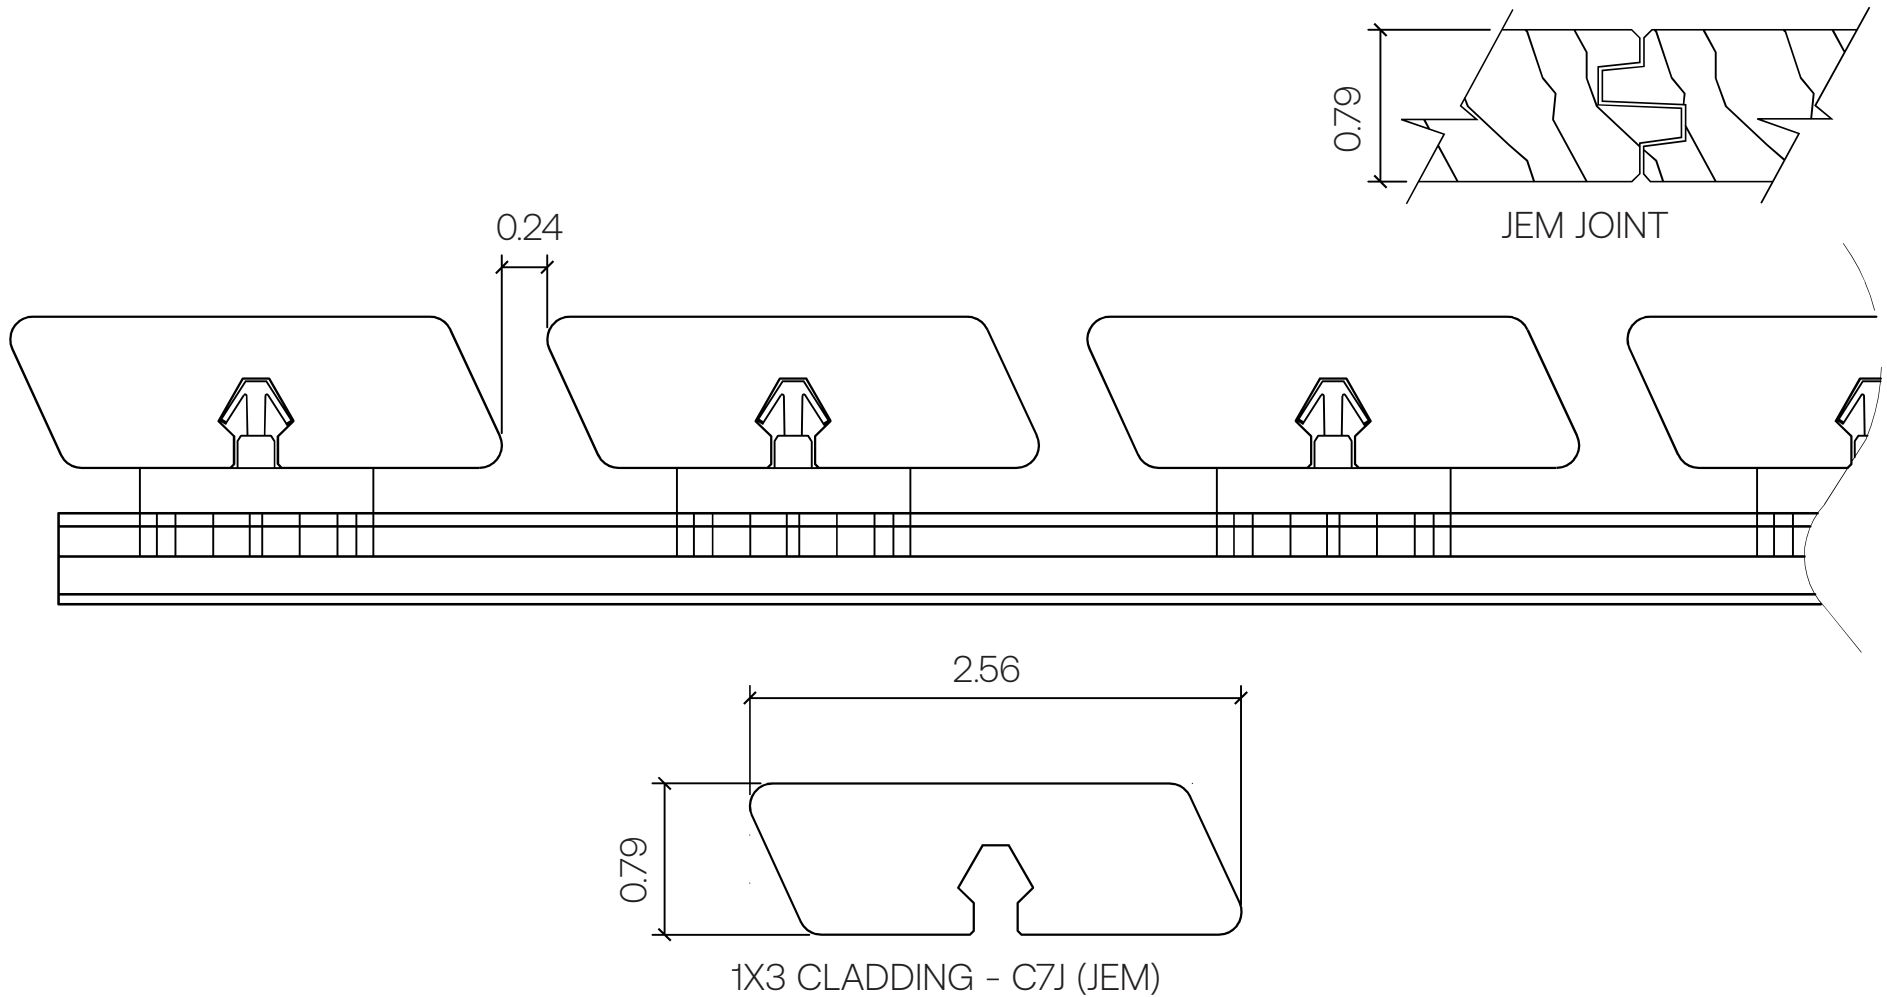

# BENCHMARK PINE

**Profile Type:**  
**Sizing:**  
**Installation:**  
**Scale:**

Radiata Clear Pine Cladding  
1X3 CLADDING - C7J (JEM)  
PaCS Aluminum Furring Strip  
1'-0" = 1'-0"

**THERMORY**  
LEAVE A LASTING IMPACT  
THERMORYUSA.COM