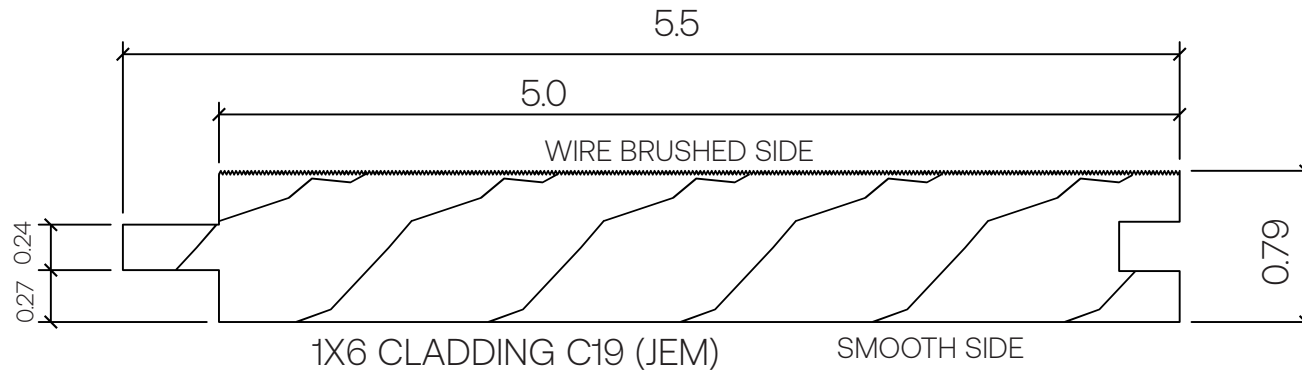

BENCHMARK PINE

Profile Type:
Sizing:
Installation:
Scale:

Radiata Clear Pine Cladding
1X6 CLADDING C19 (JEM)
60 mm FG Screw
1'-0" = 1'-0"

THERMORY
LEAVE A LASTING IMPACT
THERMORYUSA.COM