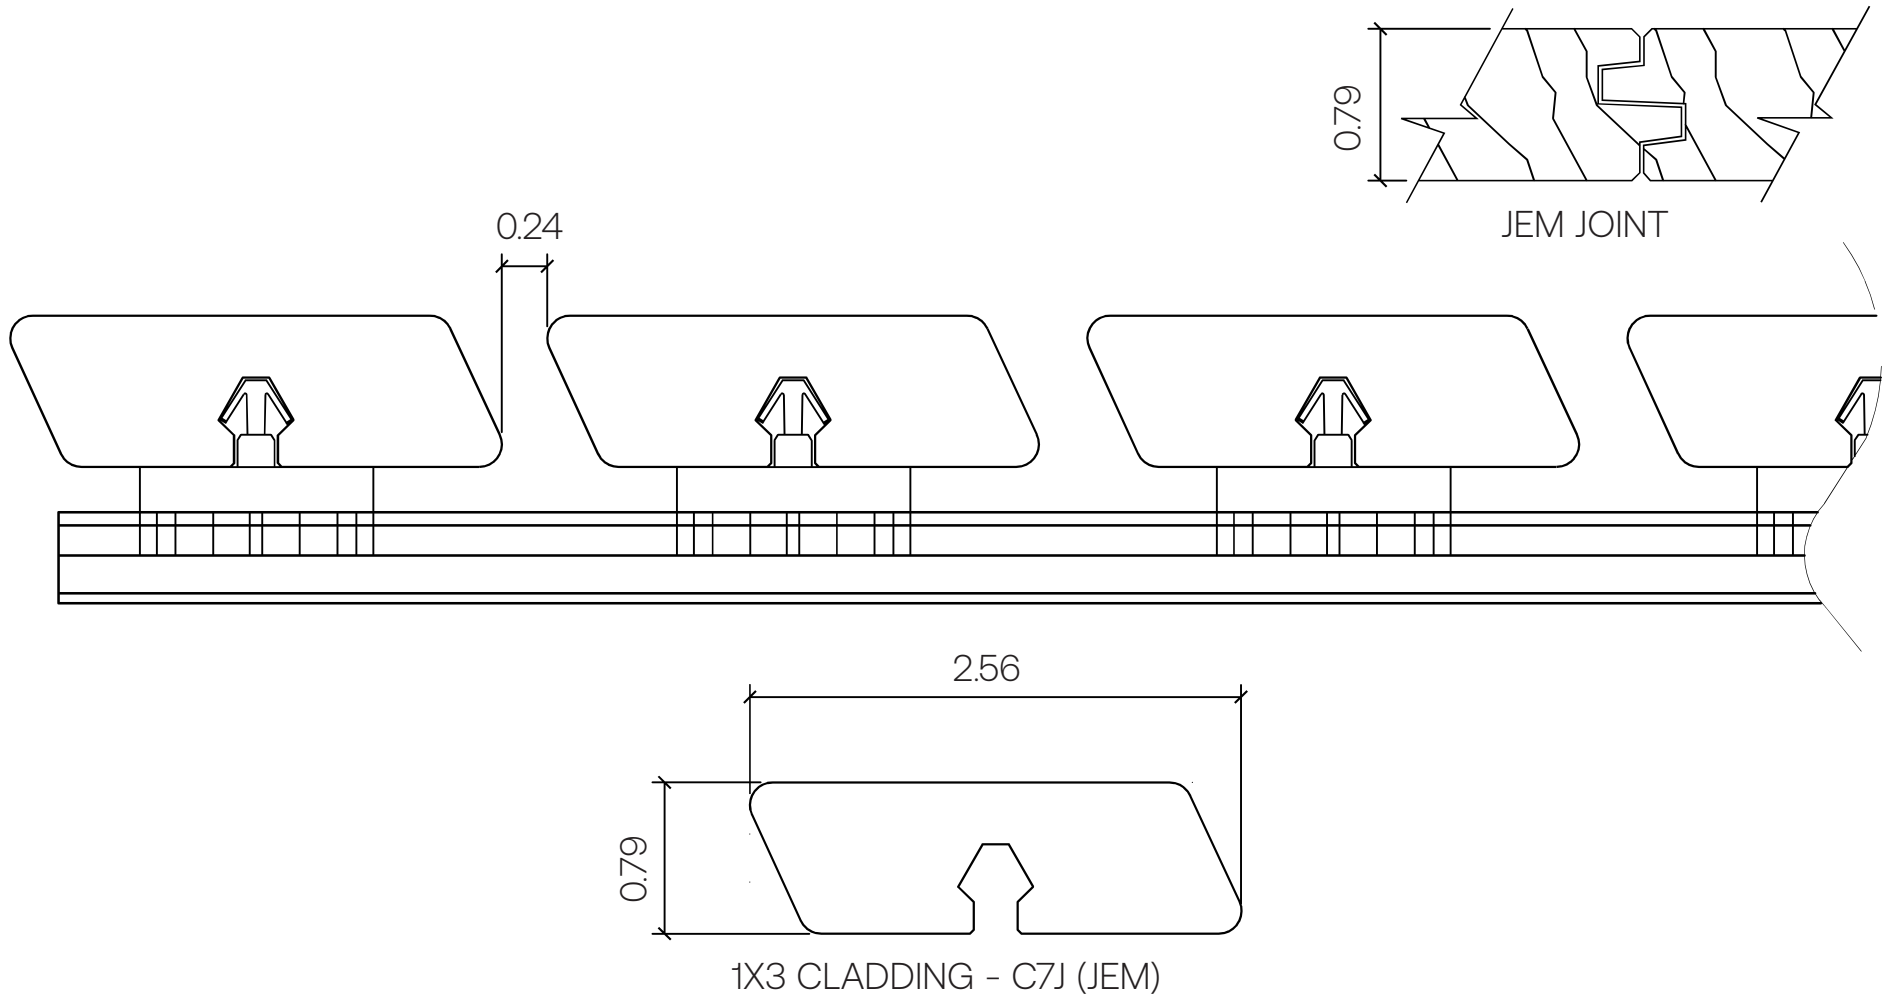

BENCHMARK CLEAR PINE

Profile Type:

Radiata Pine Cladding

Sizing:

1X3 CLADDING - C7J (JEM)

Installation:

PaCS Aluminum Furring Strip

Scale:

1'-0" = 1'-0"

THERMORY[®]

LEAVE A LASTING IMPACT

THERMORYUSA.COM