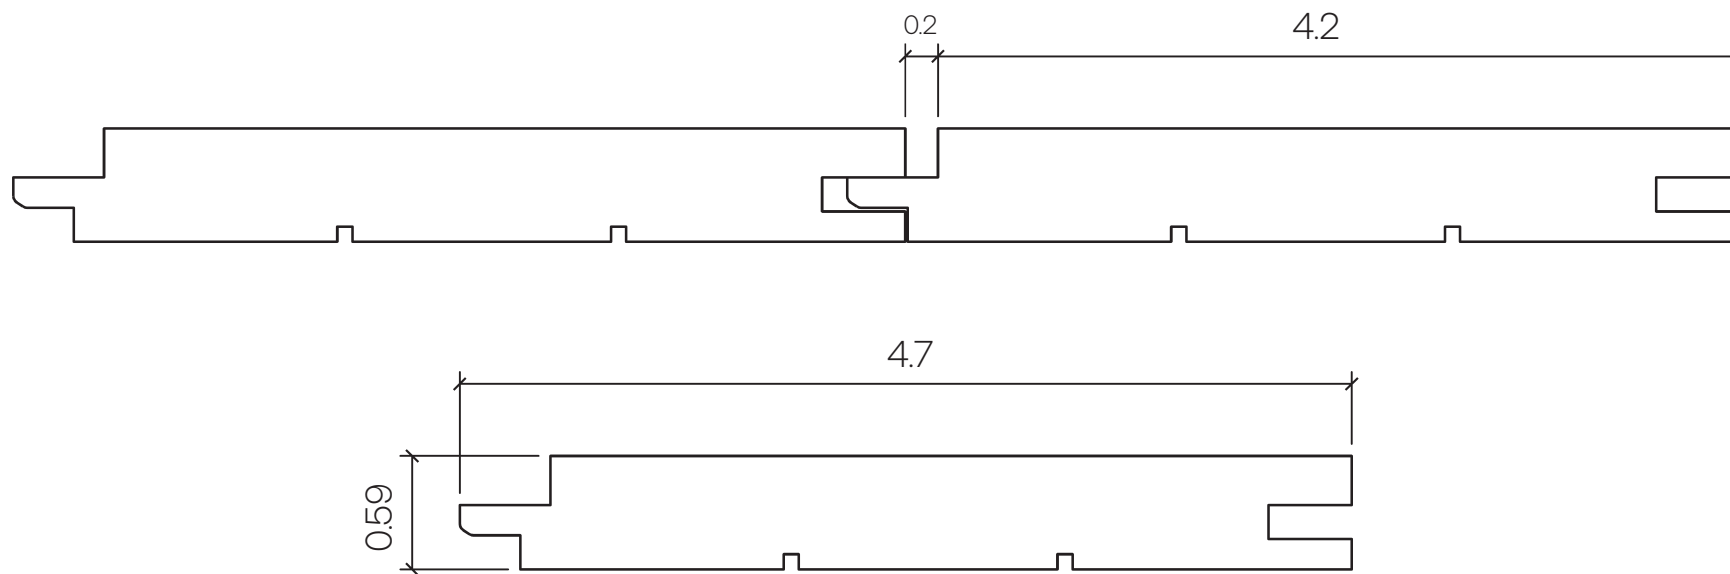

# SAUNA<sup>o</sup>

MATERIALS by THERMORY<sup>®</sup>

1x5 WALL PANEL - STS4

**Profile Type:**

Alder or Thermo-Aspen Wall Panel

**Sizing:**

1x5 WALL PANEL - STS4

**Installation:**

Staple

**Scale:**

1'-0" = 1'-0"

**THERMORY<sup>®</sup>**

LEAVE A LASTING IMPACT

THERMORYUSA.COM