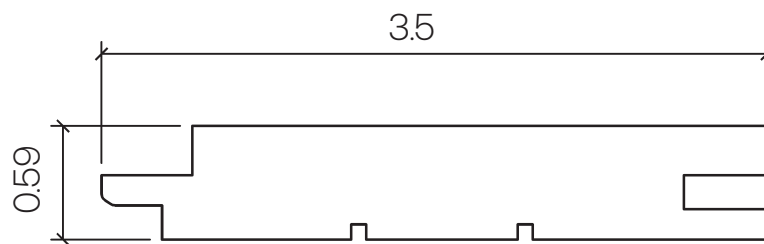

SAUNA[®]

MATERIALS by THERMORY[®]

1x4 WALL PANEL - STS4

Profile Type:

Alder, Thermo-Aspen, or Thermo-Spruce Wall Panel

Sizing:

1x4 WALL PANEL - STS4

Installation:

Staple

Scale:

1'-0" = 1'-0"

THERMORY[®]
LEAVE A LASTING IMPACT

THERMORYUSA.COM